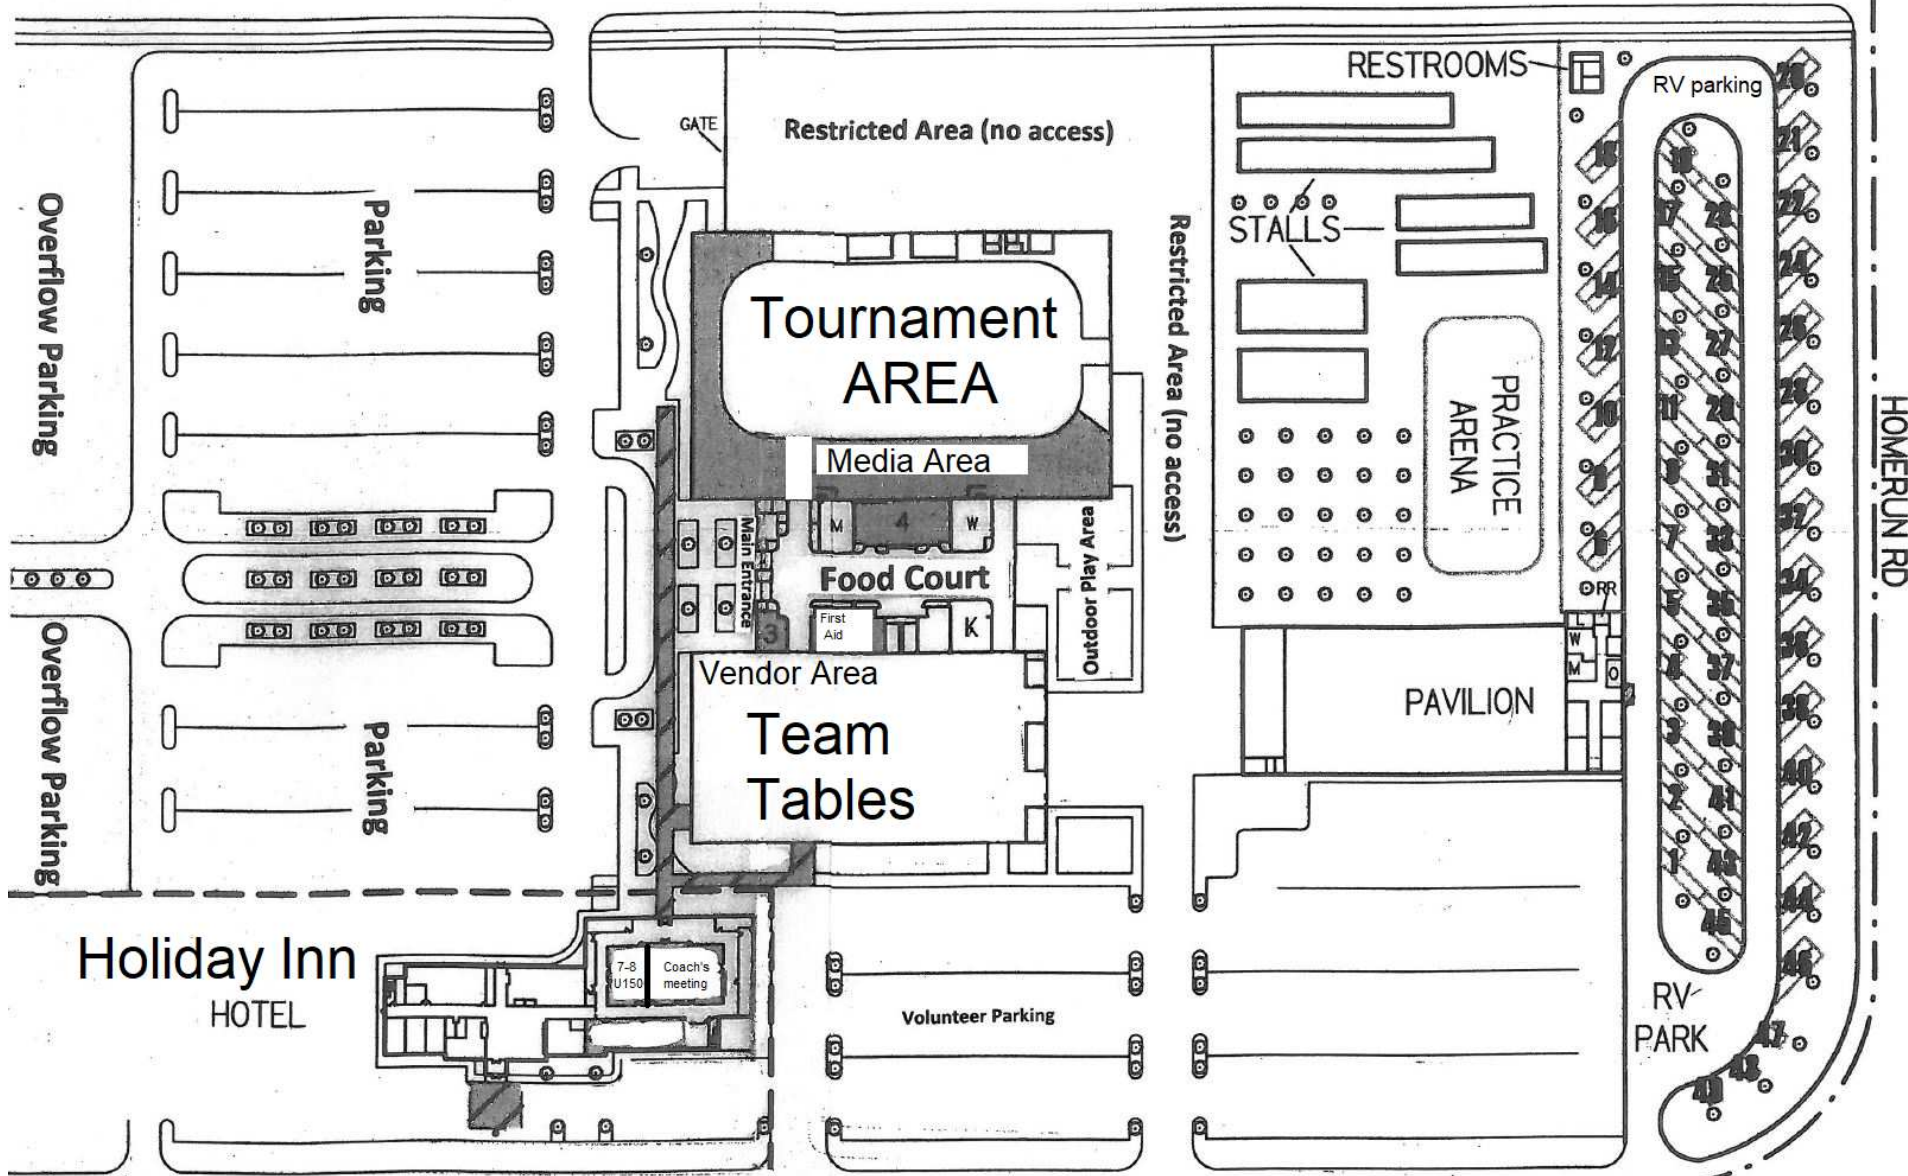

BURDEN BLVD

HOMERUN RD

Tournament AREA

Media Area

Food Court

Vendor Area

Team Tables

Holiday Inn HOTEL

7-8 U150 Coach's meeting

Volunteer Parking

RESTROOMS

STALLS

PRACTICE ARENA

PAVILION

RV parking

RV PARK